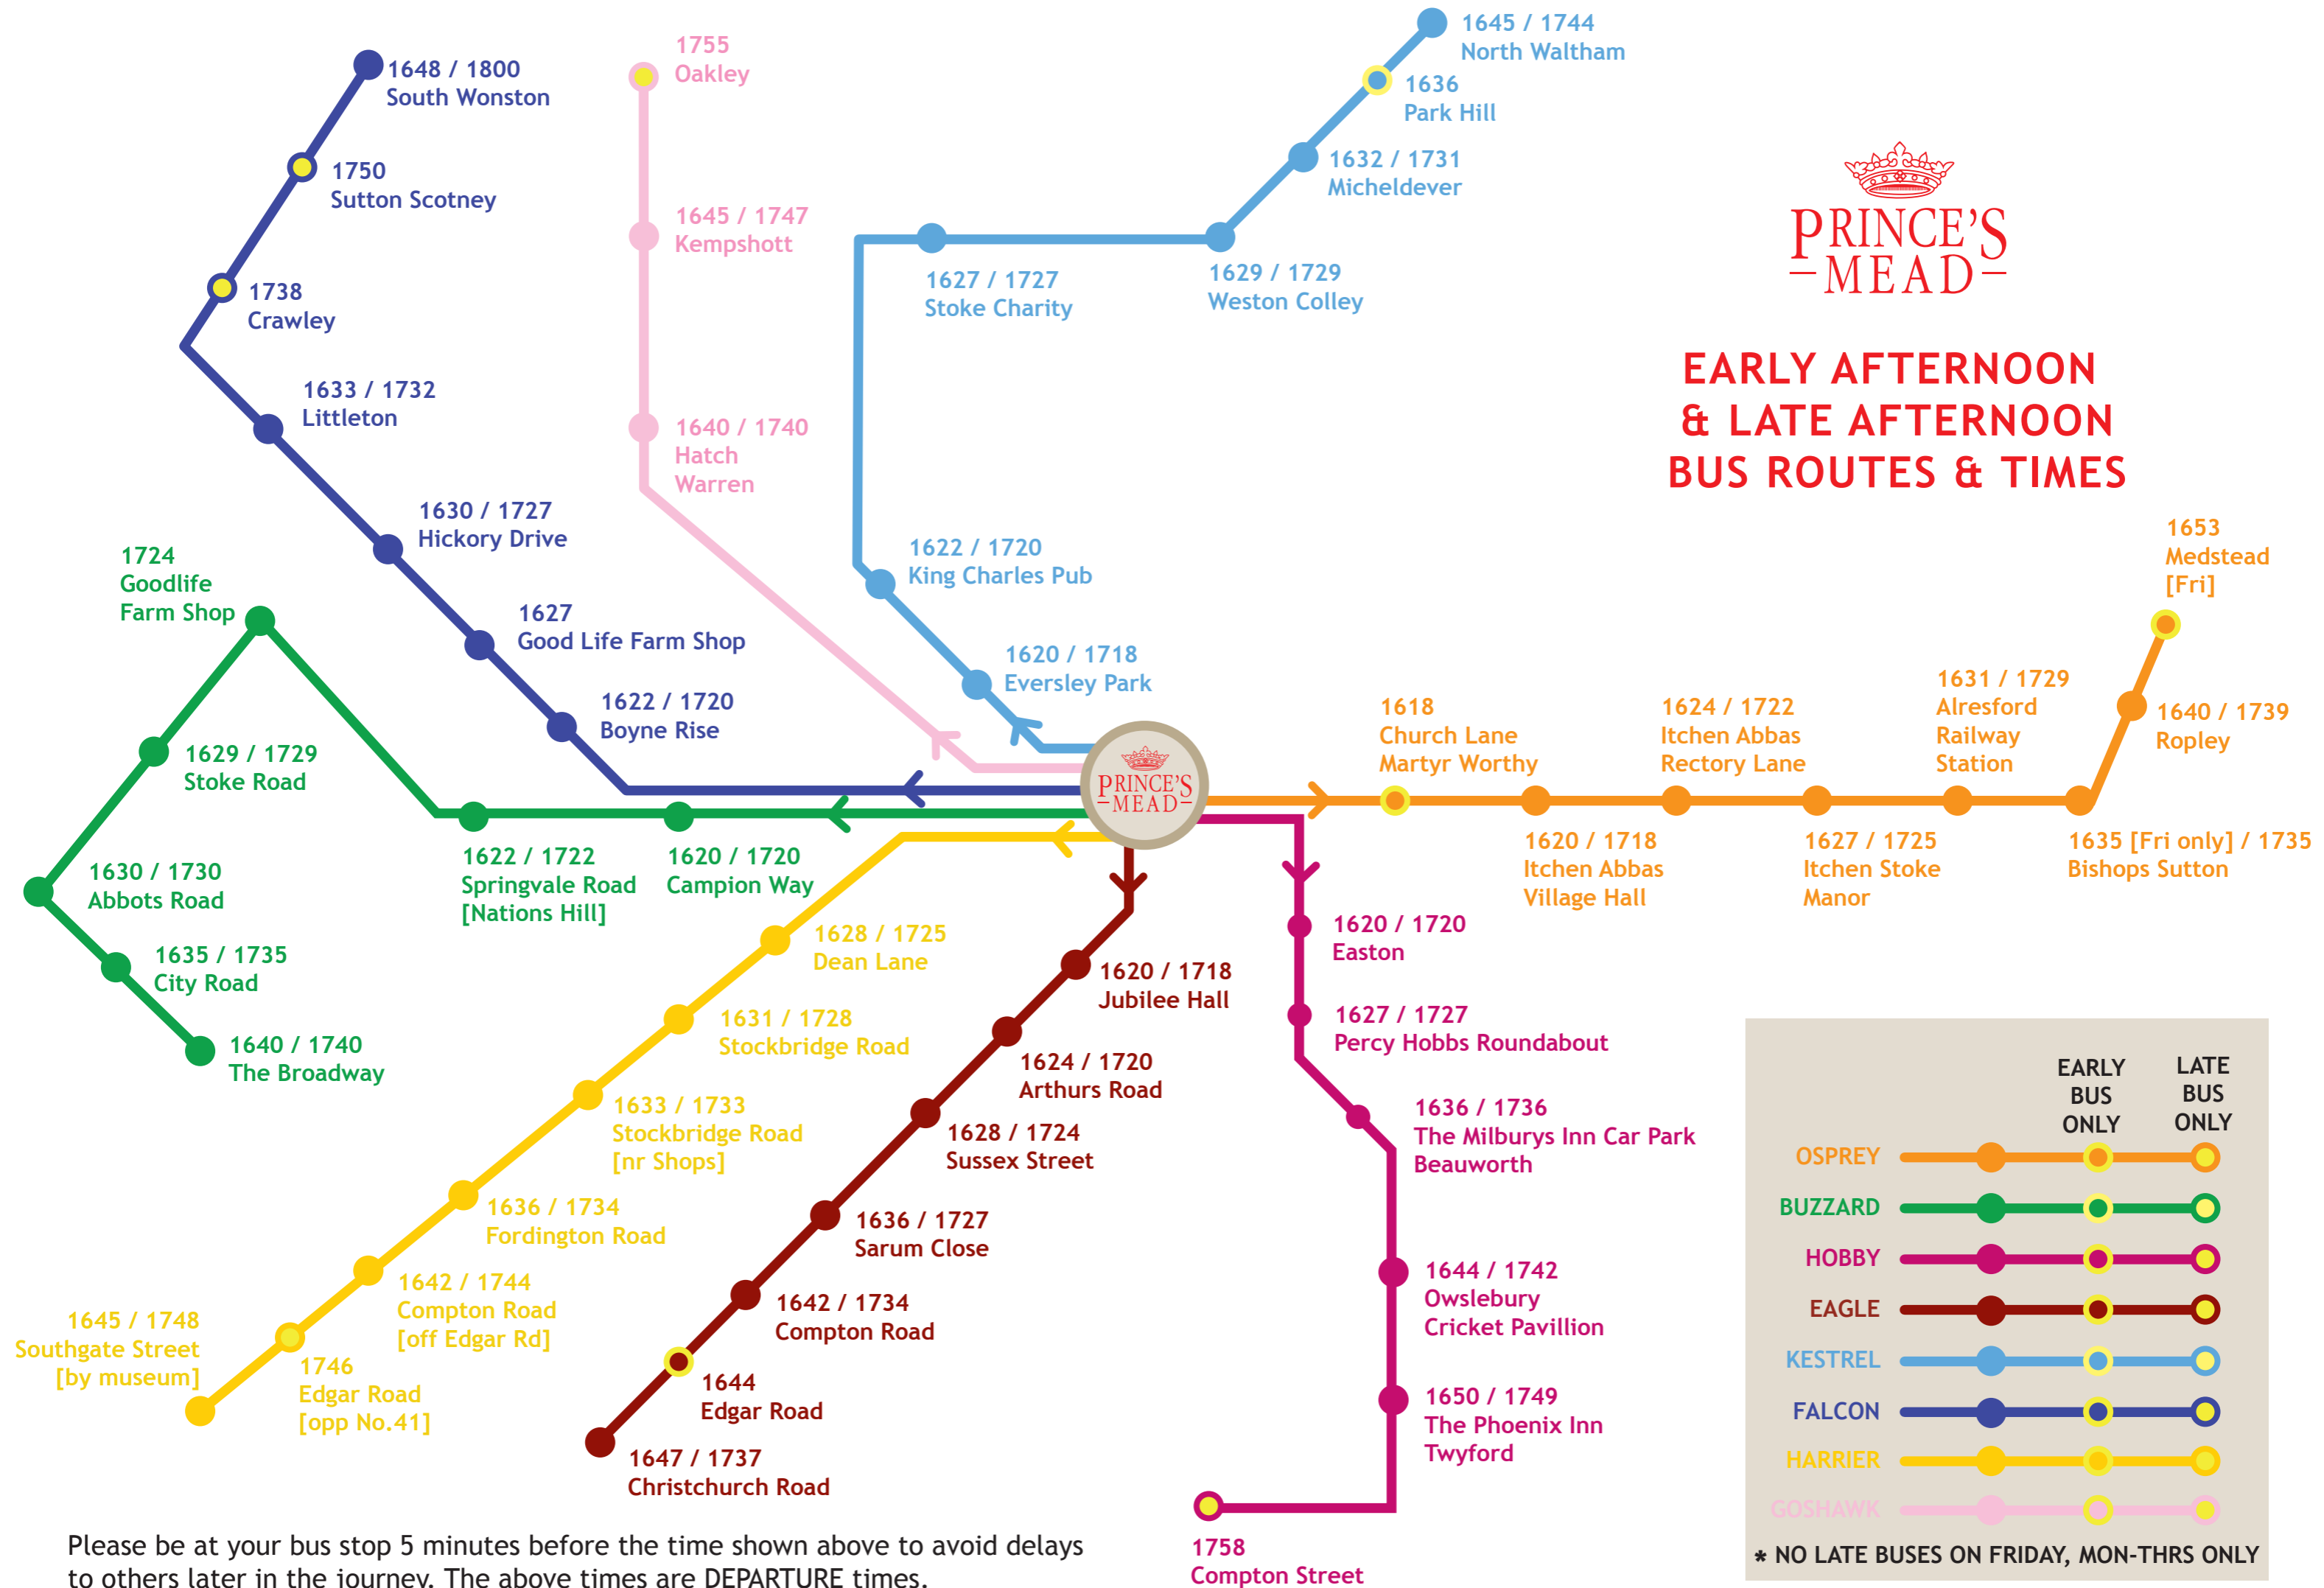

EARLY AFTERNOON & LATE AFTERNOON BUS ROUTES & TIMES

Please be at your bus stop 5 minutes before the time shown above to avoid delays to others later in the journey. The above times are DEPARTURE times.