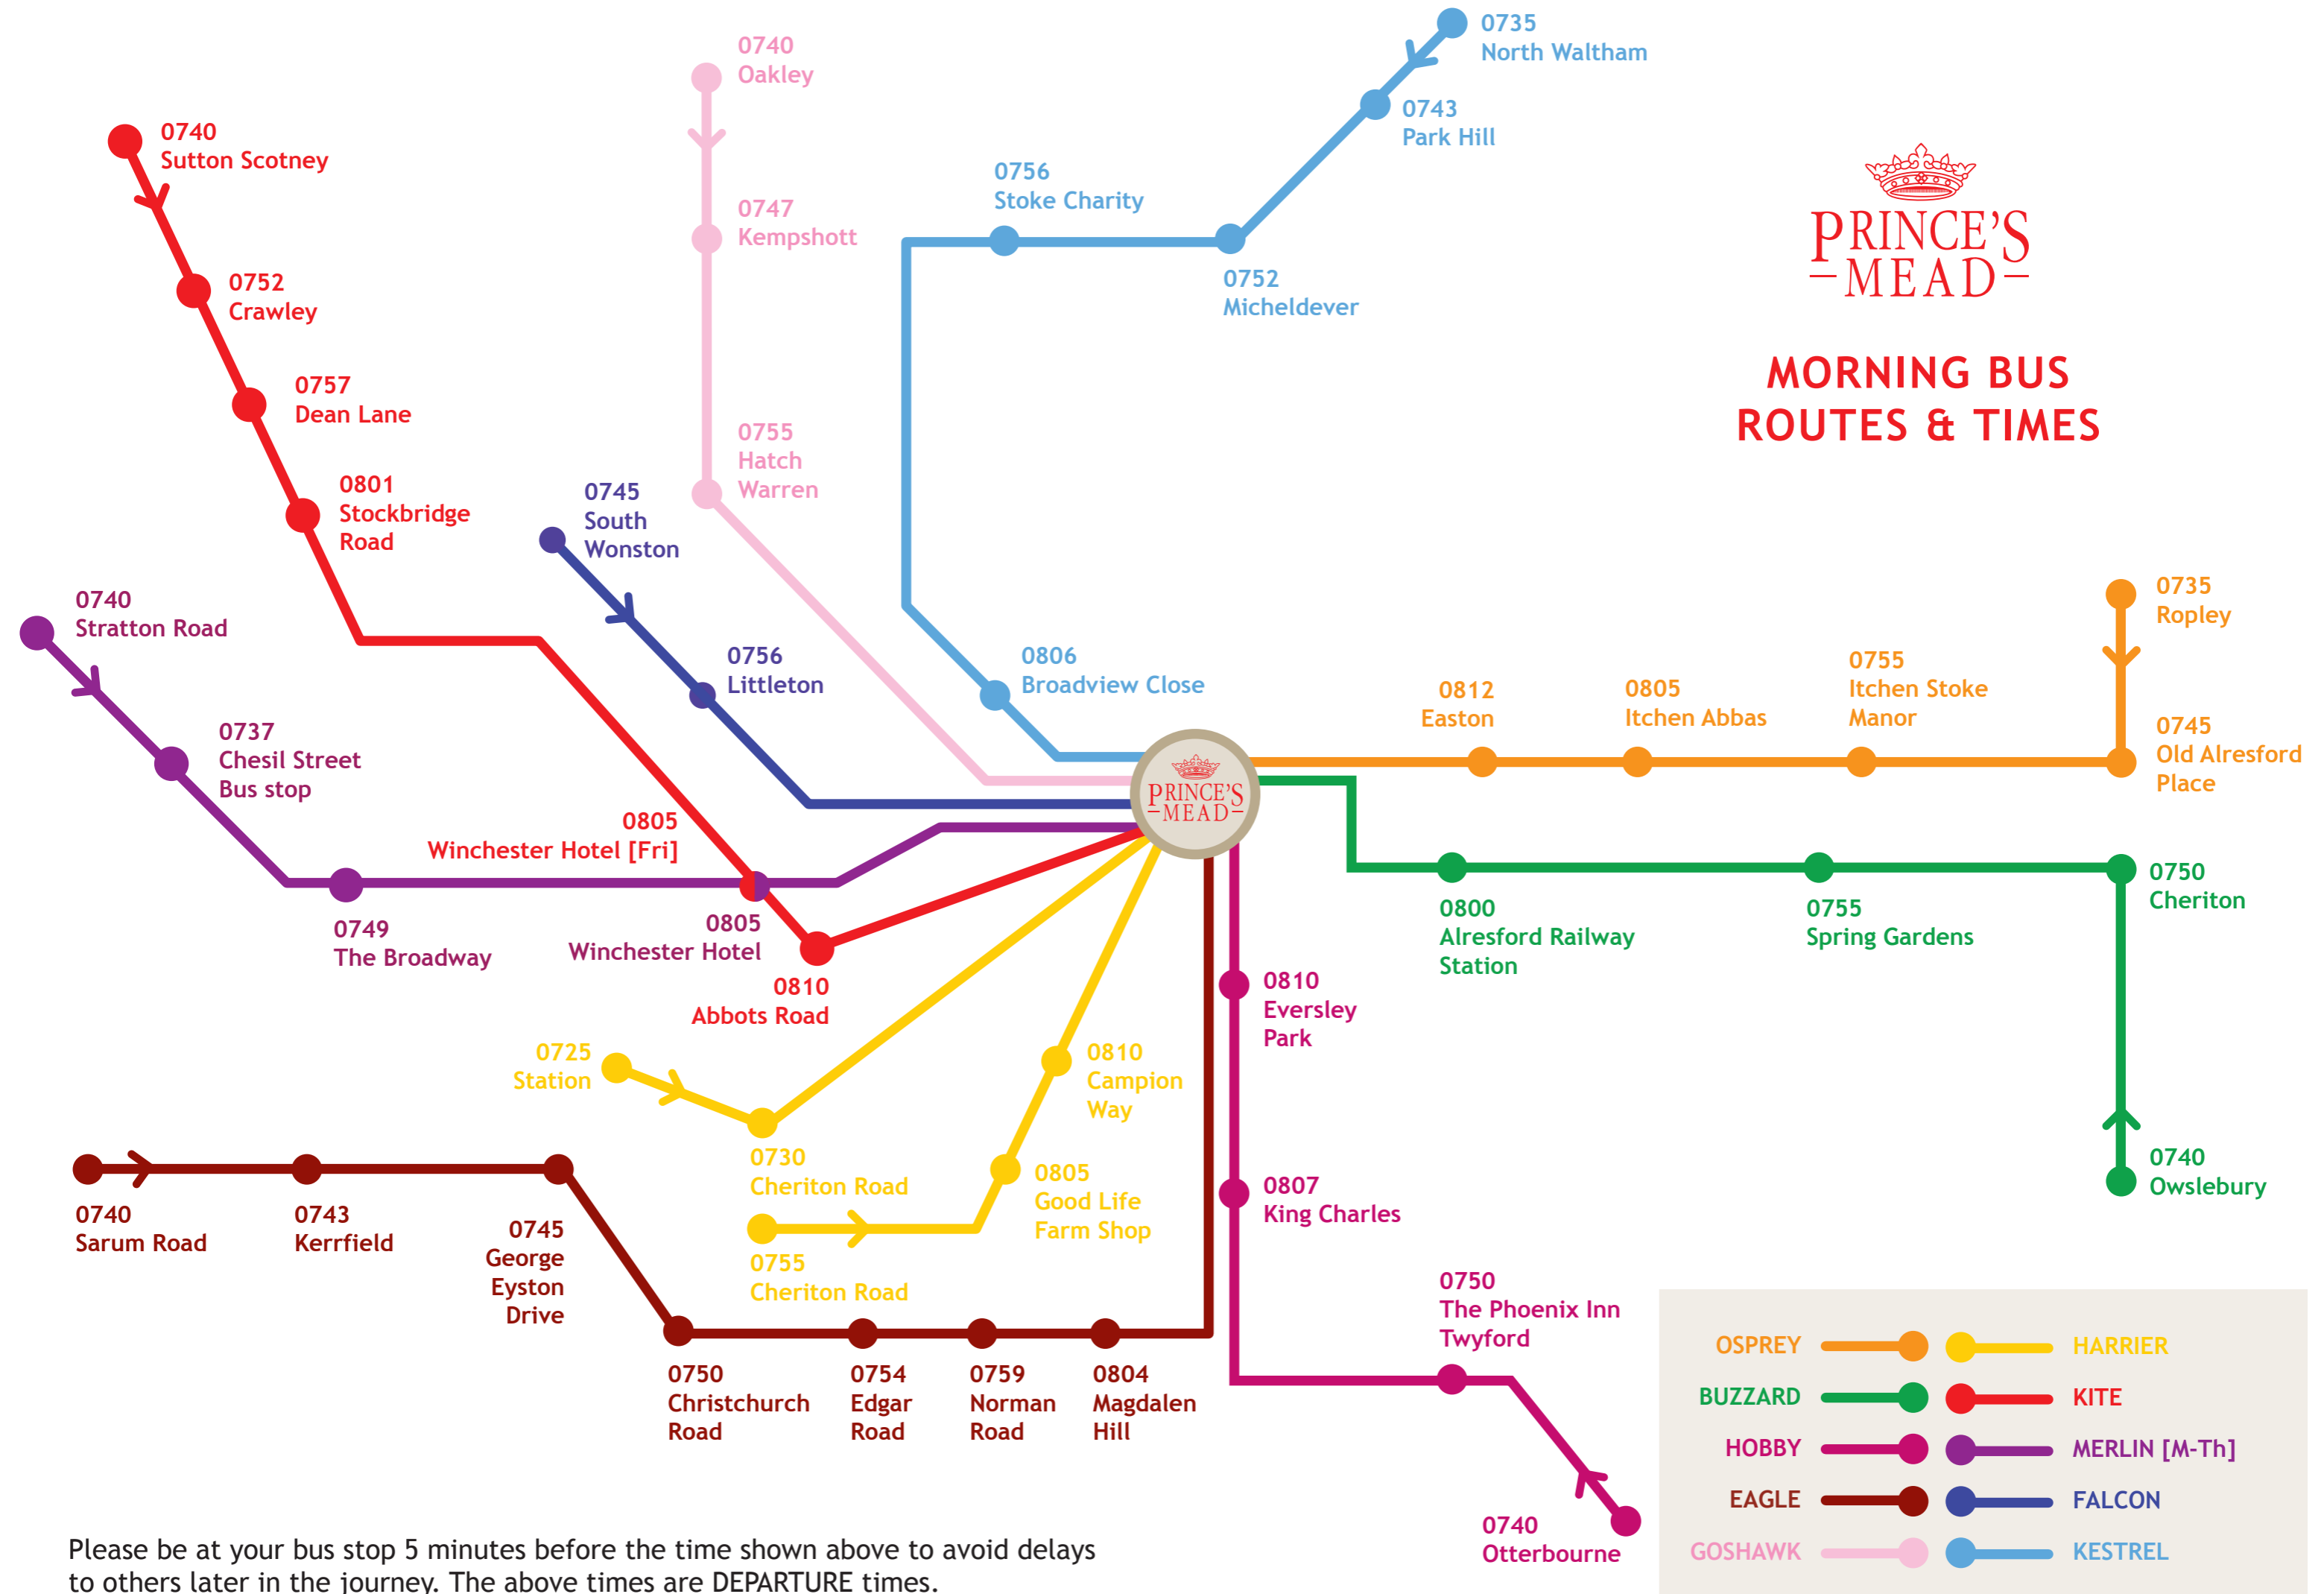

## MORNING BUS ROUTES & TIMES

Please be at your bus stop 5 minutes before the time shown above to avoid delays to others later in the journey. The above times are DEPARTURE times.

OSPREY		HARRIER	
BUZZARD		KITE	
HOBBY		MERLIN [M-Th]	
EAGLE		FALCON	
GOSHAWK		KESTREL	